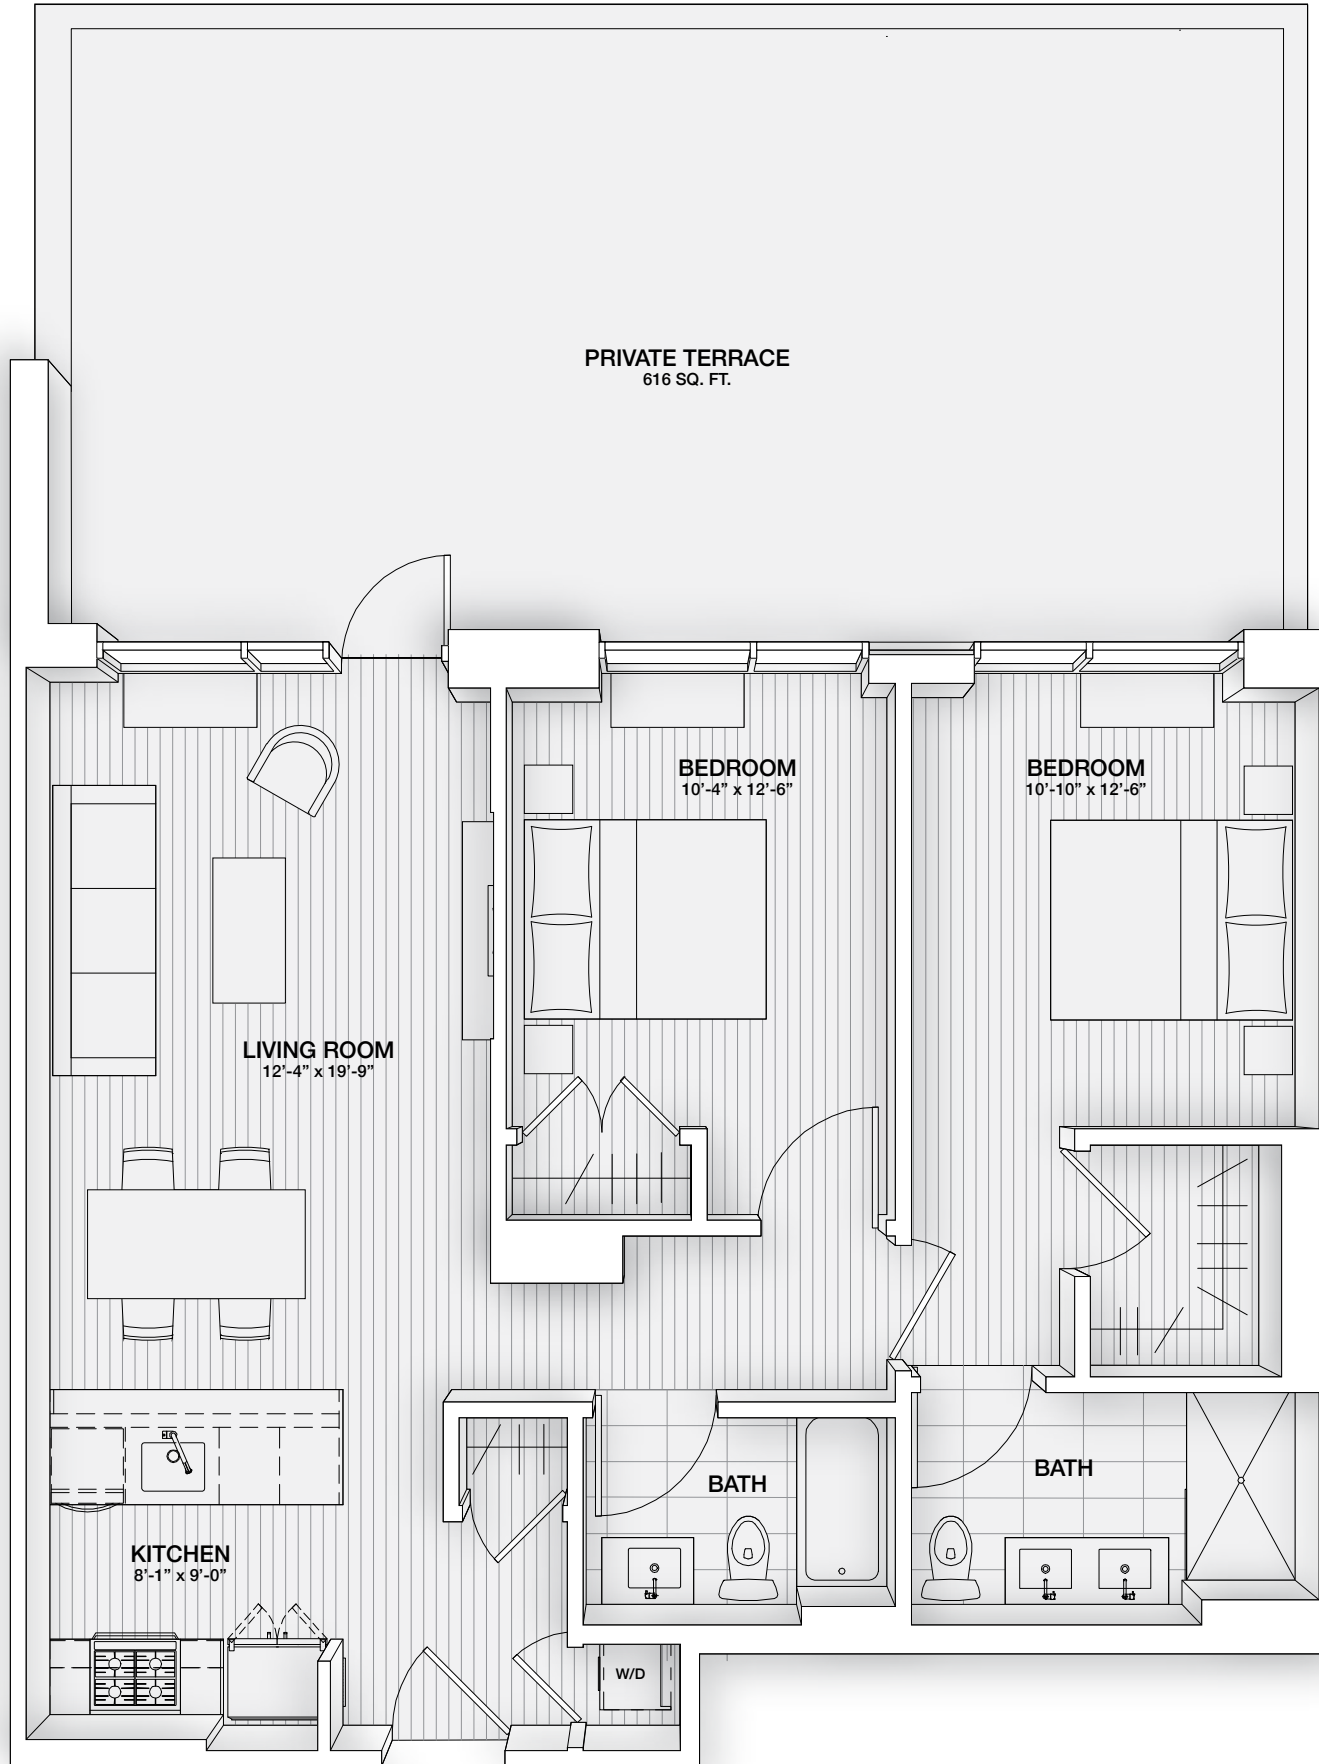

FEATURES & FINISHES

RESIDENCE

- White Oak Floor
- Washer & Dryer Hook Up

BATHROOM

- Porcelain Tile
- Pedini Custom Designed Vanities
- Caesarstone Counter Top
- Hansgrohe Plumbing Fixtures

KITCHEN

- Italian Made Custom Cabinetry by Pedini
- Caesarstone Counter Top
- Stainless Steel Appliances
 - Bosch 36" Counter Depth French Door Refrigerator
 - Bertazzoni Range
 - Bertazzoni Microwave
 - Miele integrated Dishwasher

2 BEDROOM, 2 BATH

Residences 208

Floor Area 988 sf
Private Terrace 616 sf

Floor 2