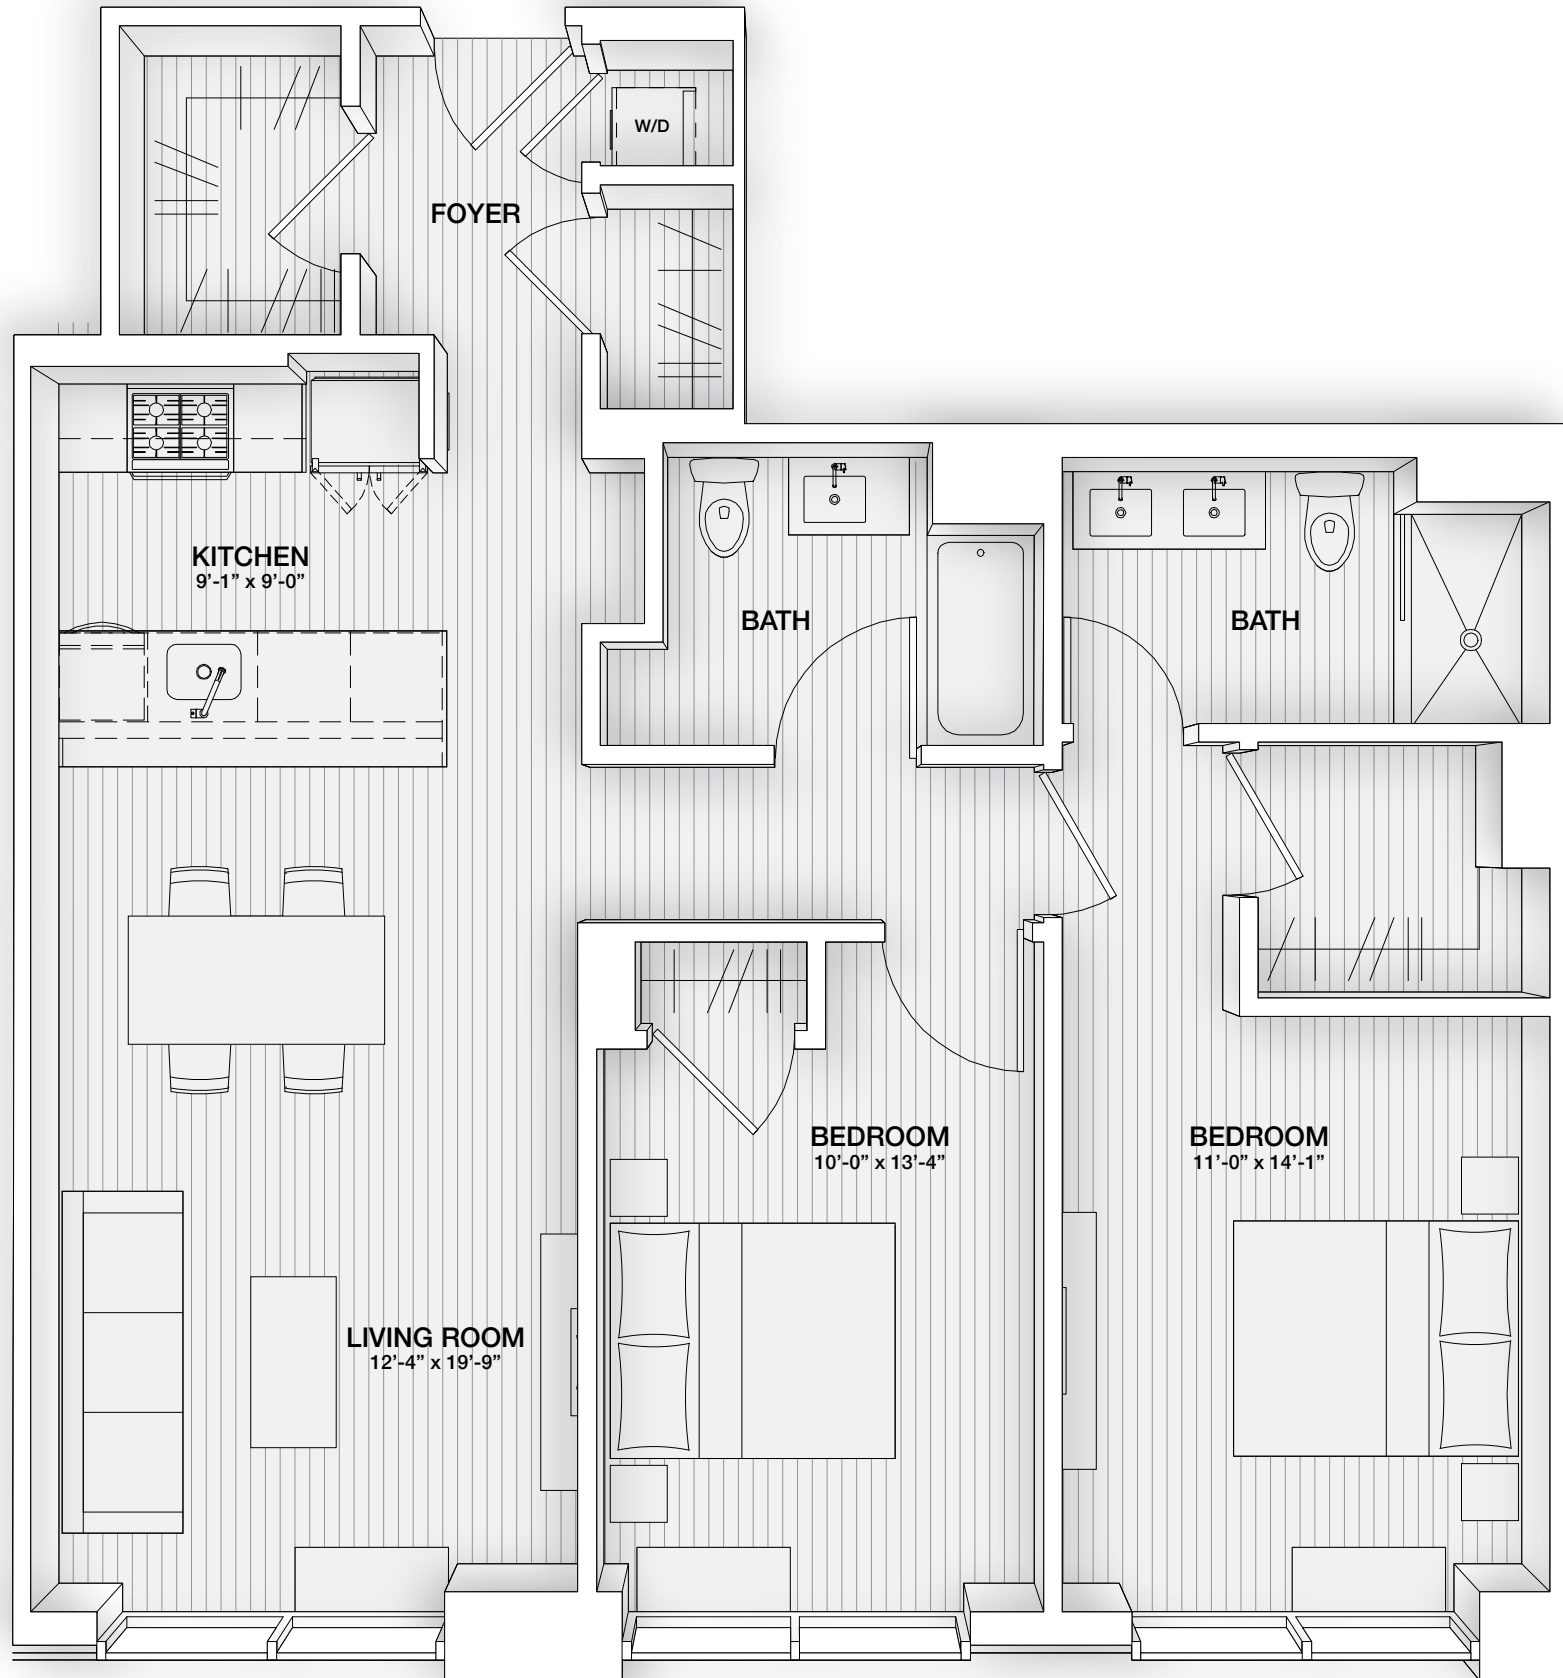

FEATURES & FINISHES

RESIDENCE

- White Oak Floor
- Washer & Dryer Hook Up

BATHROOM

- Porcelain Tile
- Pedini Custom Designed Vanities
- Caesarstone Counter Top
- Hansgrohe Plumbing Fixtures

KITCHEN

- Italian Made Custom Cabinetry by Pedini
- Caesarstone Counter Top
- Stainless Steel Appliances
 - Bosch 36" Counter Depth French Door Refrigerator
 - Bertazzoni Range
 - Bertazzoni Microwave
 - Bosch Dishwasher

3rd Floor - 7th Floor

2 BEDROOM, 2 BATH

Residences 304-704

Floor Area 1125 sf

Floors 3-7