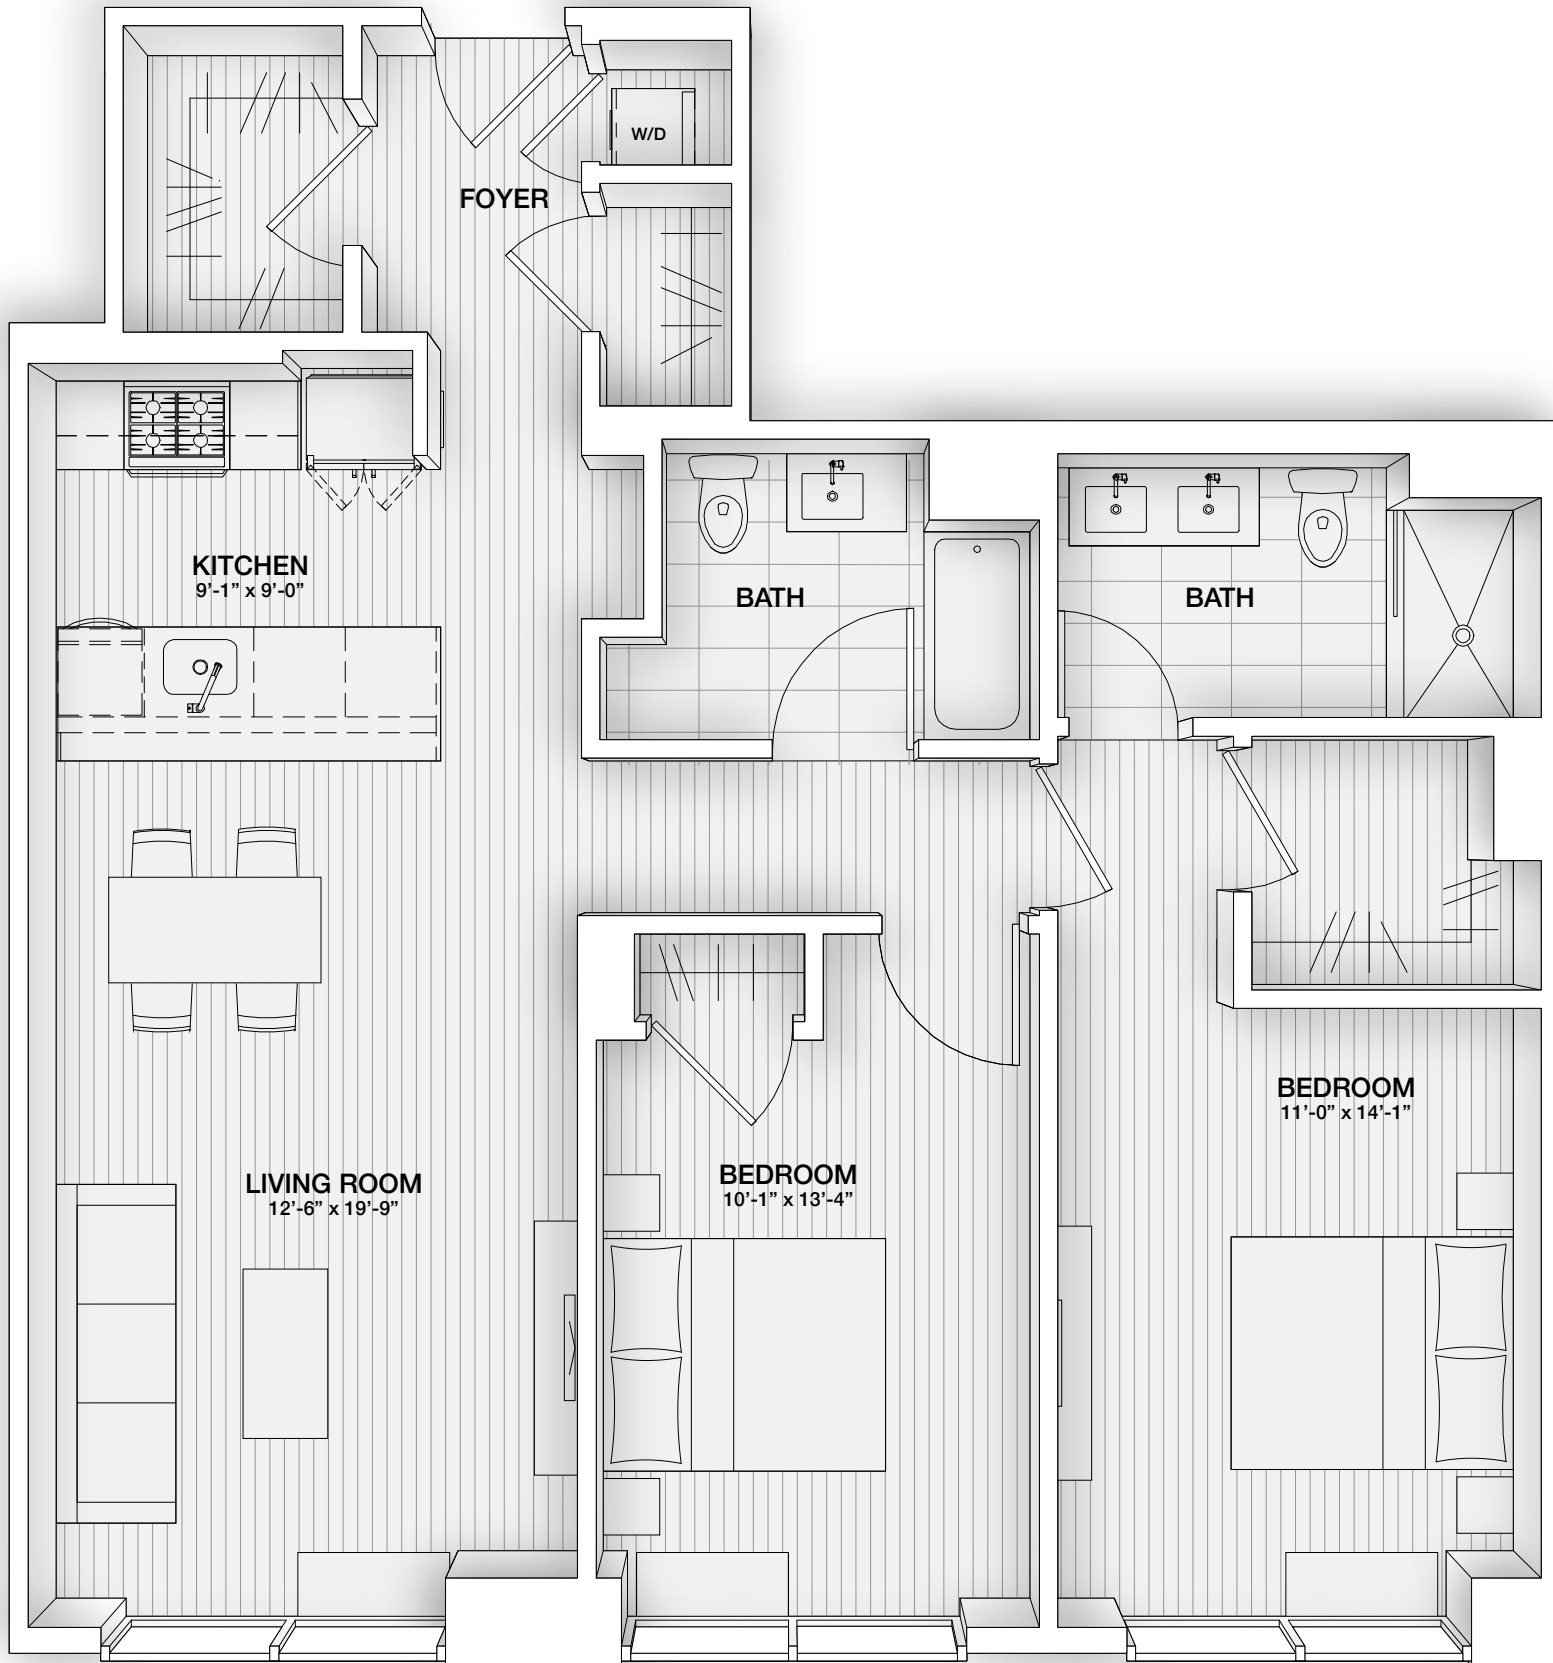

FEATURES & FINISHES

RESIDENCE

- White Oak Floor
- Washer & Dryer Hook Up

BATHROOM

- Porcelain Tile
- Pedini Custom Designed Vanities
- Caesarstone Counter Top
- Hansgrohe Plumbing Fixtures

KITCHEN

- Italian Made Custom Cabinetry by Pedini
- Caesarstone Counter Top
- Stainless Steel Appliances
 - Bosch 36" Counter Depth French Door Refrigerator
 - Bertazzoni Range
 - Bertazzoni Microwave
 - Bosch Dishwasher

8th Floor - 12th Floor

2 BEDROOM, 2 BATH

Residences 803-1203

Floor Area 1132 sf

Floors 8-12